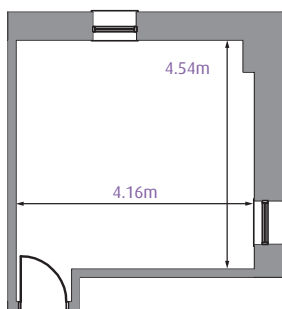

# Llugwy

Square shaped room situated on the ground floor, with plenty of natural daylight – ideal for training and meetings or as a breakout room for larger conferences.

- Air conditioning
- WiFi internet connection
- Trunked power sockets
- Whiteboard

	Dimensions	Theatre	Board Room	U-shaped	Classroom	Cabaret	Banquet
<b>Llugwy</b>	19.74sq.m	-	12	10	-	-	-