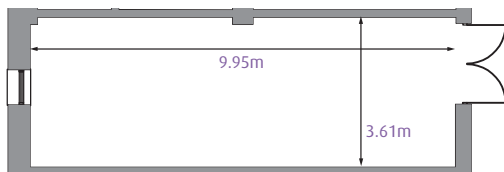

# Hiraethog

Long boardroom style room situated on the ground floor, – ideal for meetings, workshop, training and as a breakout room for large conferences. It is also suitable for interviews and smaller meetings.

- Portable projector can be used in this room
- Wall mounted projection screen
- WiFi internet connection
- Air conditioning
- Trunked power sockets

|                  | Dimensions | Theatre | Board Room | U-shaped | Classroom | Cabaret | Banquet |
|------------------|------------|---------|------------|----------|-----------|---------|---------|
| <b>Hiraethog</b> | 48.59sq.m  | 36      | 18         | -        | -         | 15      | -       |