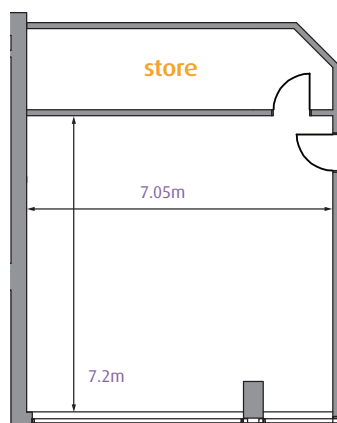

# Geirionydd

Square shaped room situated on the first floor, ideal for meetings, workshops, training and as a breakout room for larger conferences. It is also suitable for interviews and smaller meetings.

The room is easily accessible via the stairs or lift.

- Air conditioning
- Whiteboard
- Ceiling projector
- Wall mounted projection screen
- WiFi internet connection

	Dimensions	Theatre	Board Room	U-shaped	Classroom	Cabaret	Banquet
<b>Geirionydd</b>	50.02sq.m	60	30	24	27	32	-