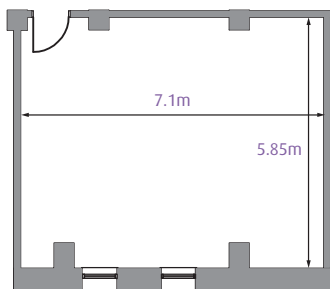

# Elwy

Square shaped room situated on the ground floor, with plenty of natural daylight – ideal for meetings, workshops, training and as a breakout room for larger conferences. It is also suitable for interviews and smaller meetings.

- Air conditioning
- Whiteboard
- Ceiling projector
- Wall mounted projection screen
- WiFi internet connection
- Floor and trunked power sockets

	Dimensions	Theatre	Board Room	U-shaped	Classroom	Cabaret	Banquet
Elwy	40.79sq.m	40	20	14	12	24	-