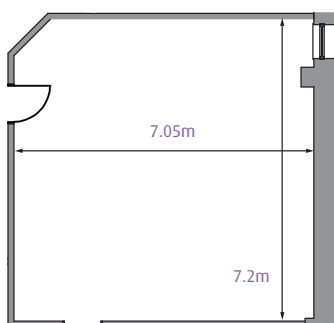

“Their level of flexibility, the ‘can do’ attitude and positive approach to problem solving has helped ensure that our conferences have always run smoothly.”

Snowdonia Active

	Dimensions	Theatre	Board Room	U-shaped	Classroom	Cabaret	Banquet
Crafnant	50.02sq.m	60	30	24	27	32	-