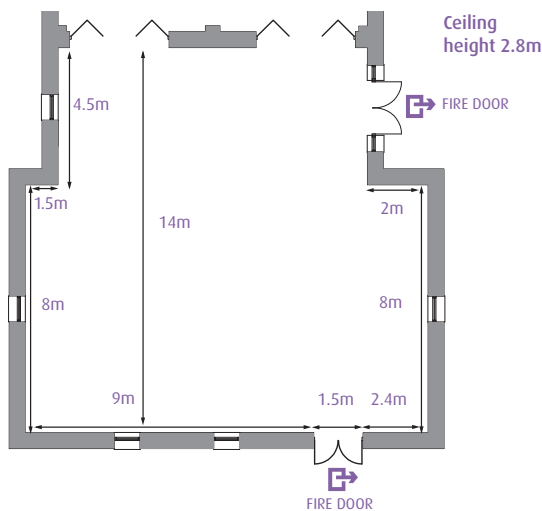

Carneddau

Large Conference and Training room situated on the ground floor with plenty of natural daylight.

- Ceiling projector
- Wall mounted projection screen
- Full PA system with lapel and wireless microphones
- WiFi internet connection
- Floor power sockets
- Blackout blinds for presentations

Carneddau also hosts an Exhibition Hanging Rail System which can be used to display framed photographs and paintings.

This room opens up into Migneint with two sliding doors. It's ideal for large conferences and training sessions with breakout rooms optional within the building. The two rooms can be connected via a video link. Side doors open out onto a courtyard.

	Dimensions	Theatre	Board Room	U-shaped	Classroom	Cabaret	Banquet
Carneddau	148.13sq.m	200	36	27	34	90	112